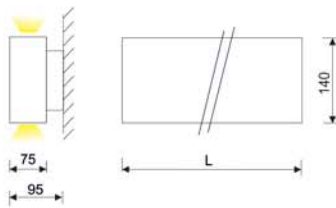

SURFACE LUMINARIES

LUZ&COLOR 2000

SEO luz directa/indirecta

| CÓDIGO | W | Lumen | K | CRI | LONGITUD(mm) |
|------------------|------|--------|------|-----|--------------|
| LC-51090-SD-0-30 | 2x6 | 2x870 | 3000 | >80 | 180 |
| LC-51090-SD-0-40 | 2x6 | 2x910 | 4000 | >80 | 180 |
| LC-51095-SD-0-30 | 2x12 | 2x1730 | 3000 | >80 | 320 |
| LC-51095-SD-0-40 | 2x12 | 2x1810 | 4000 | >80 | 320 |
| LC-51100-SD-0-30 | 2x23 | 2x3470 | 3000 | >80 | 600 |
| LC-51100-SD-0-40 | 2x23 | 2x3620 | 4000 | >80 | 600 |