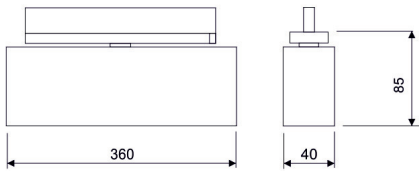

SPOTLIGHTS

LUZ&COLOR 2000

WALLIGHT INTRACK