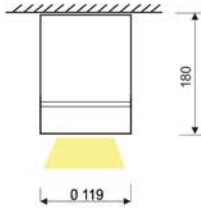

SURFACE LUMINARIES

LUZ&COLOR 2000

COVER 120

CÓDIGO	W	Lumen	K	CRI
LC-51105-SD-0-30	12	1800	3000	>90
LC-51105-SD-0-40	12	1900	4000	>90

CE

COLORES

T1

T7