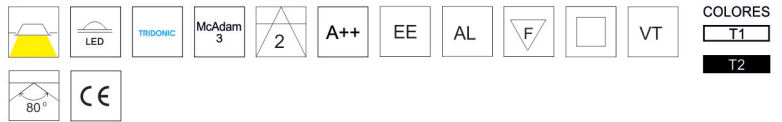

RECESSED SYSTEMS

LUZ&COLOR 2000

C1 BASCULANTE

CÓDIGO	W	Lumen	K	CRI	H(mm)
--------	---	-------	---	-----	-------

LC-10540-DE-0-30	12	1800	3000	>90	95
LC-10540-DE-0-40	12	1900	4000	>90	95
LC-10541-DE-0-30	17	2600	3000	>90	115
LC-10541-DE-0-40	17	2700	4000	>90	115
LC-10542-DE-0-30	24	3200	3000	>90	125
LC-10542-DE-0-40	24	3300	4000	>90	125