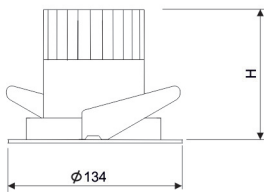

RECESSED SYSTEMS

LUZ&COLOR 2000

C1 BASCULANTE

CÓDIGO	W	Lumen	K	CRI	H(mm)
--------	---	-------	---	-----	-------

LC-10540-DE-0-30	12	1800	3000	>90	95
LC-10540-DE-0-40	12	1900	4000	>90	95
LC-10541-DE-0-30	17	2600	3000	>90	115
LC-10541-DE-0-40	17	2700	4000	>90	115
LC-10542-DE-0-30	24	3200	3000	>90	125
LC-10542-DE-0-40	24	3300	4000	>90	125