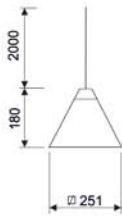

SUSPENDED LUMINARIES

LUZ&COLOR 2000

BETA

CÓDIGO

LC-40280-SA-0-27

W

Lumen

K