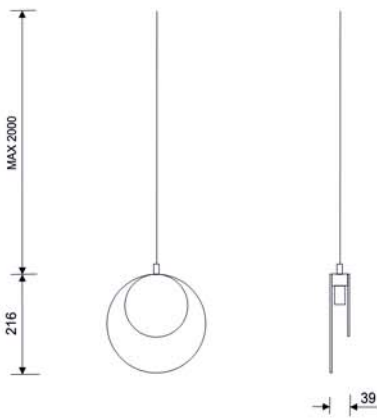

SUSPENDED LUMINARIES

LUZ&COLOR 2000

ECLIPSLED

CÓDIGO	W	Lumen	K	CRI
--------	---	-------	---	-----

LC-40240-SA-0-27	3	362	2700	>90
LC-40240-SA-0-30	3	374	3000	>90

COLORES

01
02
08

CUSTOMMADE