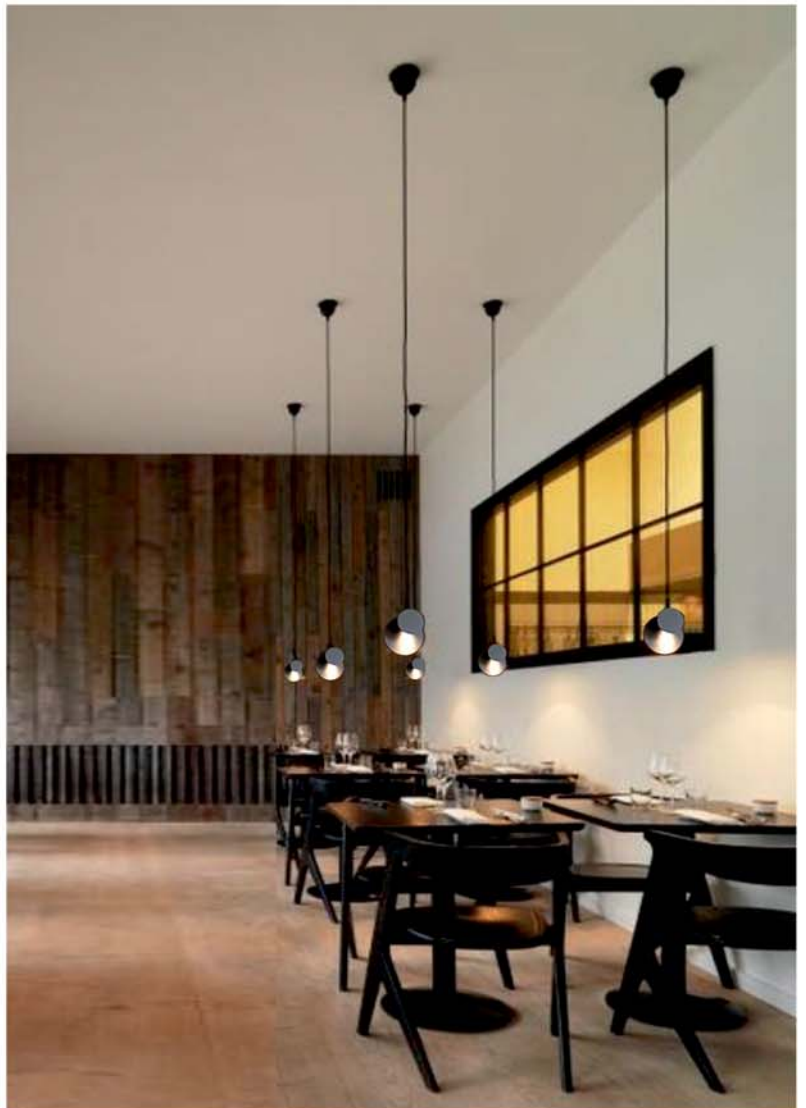

SUSPENDED LUMINARIES

LUZ&COLOR 2000

ECLIPSLED

CÓDIGO	W	Lumen	K	CRI
--------	---	-------	---	-----

LC-40240-SA-0-27	3	362	2700	>90
LC-40240-SA-0-30	3	374	3000	>90

COLORES

01
02
08

CUSTOMMADE