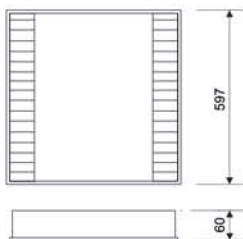

RECESSED SYSTEMS

LUZ&COLOR 2000

PANTALLA POLIVALENTE

CÓDIGO	W	Lumen	K	CRI
--------	---	-------	---	-----

LC-11140-DE-0-30	37	4900	3000	>80
LC-11140-DE-0-40	37	5090	4000	>80

PANTALLA POLIVALENTE

CÓDIGO	W	Lumen	K	CRI
--------	---	-------	---	-----

LC-11141-DE-0-30	25	3270	3000	>80
LC-11141-DE-0-40	25	3370	4000	>80