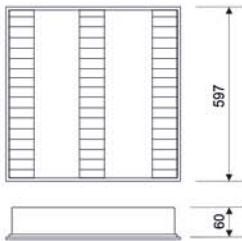

RECESSED SYSTEMS

LUZ&COLOR 2000

PANTALLA POLIVALENTE

CÓDIGO	W	Lumen	K	CRI
--------	---	-------	---	-----

LC-11140-DE-0-30	37	4900	3000	>80
LC-11140-DE-0-40	37	5090	4000	>80

PANTALLA POLIVALENTE

CÓDIGO	W	Lumen	K	CRI
--------	---	-------	---	-----

LC-11141-DE-0-30	25	3270	3000	>80
LC-11141-DE-0-40	25	3370	4000	>80