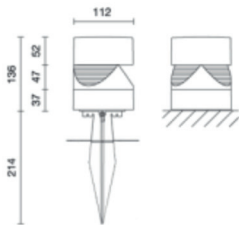

# OUTDOOR LUMINARIES

LUZ&COLOR 2000

BALIZAS

BOLLARD 1

CÓDIGO	W	Lumen	K	CRI
--------	---	-------	---	-----

LC-51150-SD-0-27	3	300	3000	>90
------------------	---	-----	------	-----

COLORES

07  
02

BOLLARD 2

CÓDIGO	W	Lumen	K	CRI
--------	---	-------	---	-----

LC-51151-SD-0-27	3	300	3000	>90
------------------	---	-----	------	-----

COLORES

07  
02