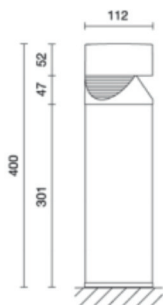

# OUTDOOR LUMINARIES

LUZ&COLOR 2000

BALIZAS

BOLLARD 1

CÓDIGO	W	Lumen	K	CRI
--------	---	-------	---	-----

LC-51150-SD-0-27	3	300	3000	>90
------------------	---	-----	------	-----

COLORES

07  
02

BOLLARD 2

CÓDIGO	W	Lumen	K	CRI
--------	---	-------	---	-----

LC-51151-SD-0-27	3	300	3000	>90
------------------	---	-----	------	-----

COLORES

07  
02