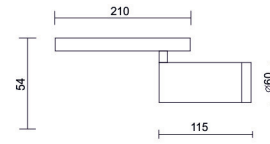

RM-1 / 48V

REF.	W	Lumen	K	CRI
LC-20485-PC-0-27	3	320	2700	95
LC-20485-PC-0-30	3	350	3000	95

RM-2 / 48V

REF.	W	Lumen	K	CRI
LC-20487-PC-0-27	8	926	2700	95
LC-20487-PC-0-30	8	976	3000	95

SUSPENDED LUMINARIES

LUZ&COLOR 2000

RM-3 / 48V

REF.	W	Lumen	K	CRI
LC-20488-PC-0-27	12	1100	2700	95
LC-20488-PC-0-30	12	1200	3000	95

HIGH CONTRAST 48V

REF.	W	Lumen	K	CRI	L(mm)
LC-11711-00-0-27	17	2500	2700	>90	280
LC-11711-00-0-30	17	2600	3000	>90	280

HIGH CONTRAST 48V

REF.	W	Lumen	K	CRI	L(mm)
LC-11712-00-0-27	4	500	2700	>90	140
LC-11712-00-0-30	4	600	3000	>90	140

TAPA CIEGA

REF.	W	Lumen	K	CRI	L(mm)
AC-573					1000

CARRIL 48V: PÁGINAS 133

CUSTOMMADE