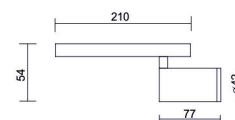

RM-1 / 48V

REF.	W	Lumen	K	CRI
LC-20485-PC-0-27	3	320	2700	95
LC-20485-PC-0-30	3	350	3000	95

RM-2 / 48V

REF.	W	Lumen	K	CRI
LC-20487-PC-0-27	8	926	2700	95
LC-20487-PC-0-30	8	976	3000	95

SUSPENDED LUMINARIES

LUZ&COLOR 2000

RM-3 / 48V

REF.	W	Lumen	K	CRI
LC-20488-PC-0-27	12	1100	2700	95
LC-20488-PC-0-30	12	1200	3000	95

HIGH CONTRAST 48V

REF.	W	Lumen	K	CRI	L(mm)
LC-11711-00-0-27	17	2500	2700	>90	280
LC-11711-00-0-30	17	2600	3000	>90	280

HIGH CONTRAST 48V

REF.	W	Lumen	K	CRI	L(mm)
LC-11712-00-0-27	4	500	2700	>90	140
LC-11712-00-0-30	4	600	3000	>90	140

TAPA CIEGA

REF.	W	Lumen	K	CRI	L(mm)
AC-573					1000

CARRIL 48V: PÁGINAS 133

CUSTOMMADE