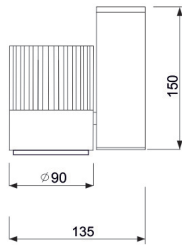

SPOTLIGHTS

LUZ&COLOR 2000

SPOT 10