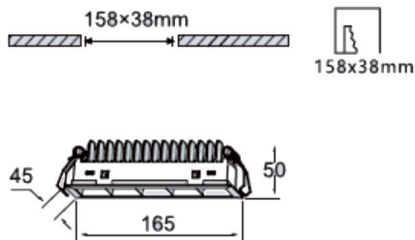

RECESSED SYSTEMS

LUZ&COLOR 2000

ROAD