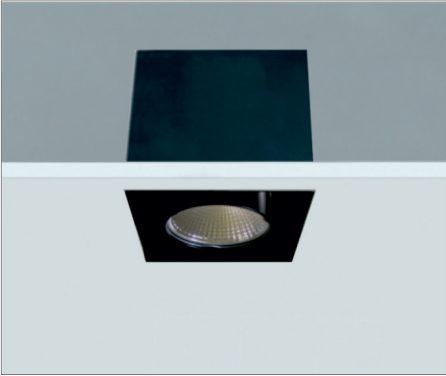

RECESSED SYSTEMS

LUZ&COLOR 2000

BLOCK 128 Trimless