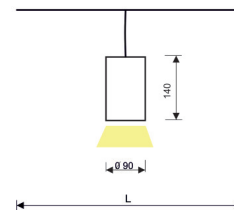

TAPA CIEGA

REF.	W	Lumen	K	CRI	L(mm)
AC-573					1000

BALL 10

REF.	W	Lumen	K	CRI	L(mm)
AZ-120082-SD-0-27	3	320	2700	>90	280
AZ-120082-SD-0-30	3	350	3000	>90	280

COVER 90 SUSPENDIDO

REF.	W	Lumen	K	CRI	L(mm)
LC-51140-SD-0-27	12	1700	2700	>90	280
LC-51140-SD-0-30	12	1800	3000	>90	280