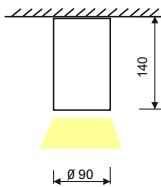

SURFACE LUMINARIES

LUZ&COLOR 2000

COVER 90