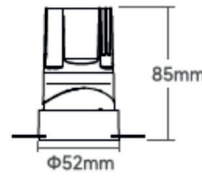

DM50-DF51RA01T