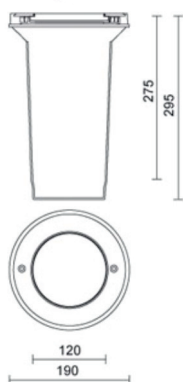

OUTDOOR LUMINARIES

LUZ&COLOR 2000

WINTER 12W