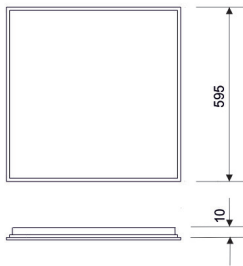

RECESSED SYSTEMS

LUZ&COLOR 2000

PANEL LED

CÓDIGO

W

Lumen

K

CRI

LC-11142-DE-0-30

32

3600

3000

>80

LC-11142-DE-0-40

32

3800

4000

>80

COLORES
01

UGR<19

SISTEMAS DE REGULACIÓN:

BLUETOOTH

DALI

PHASE-CUT

PUSH

1-10V

WiFi

CUSTOMMADE