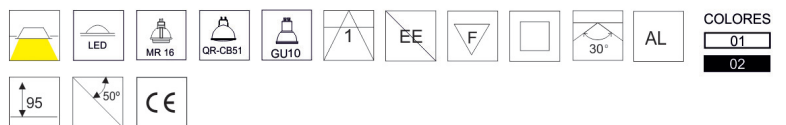

CÓDIGO

LC-11062-DE-0-00

W

Lumen

K

CRI

"Según Lámpara MR16"