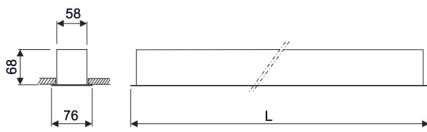

RECESSED SYSTEMS

LUZ&COLOR 2000

MULTI SYSTEM RUS