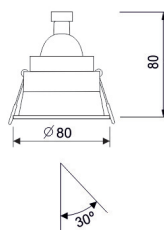

LESOR MR16/GU10