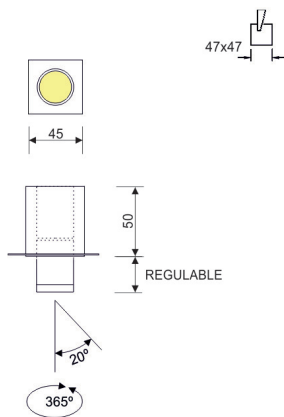

RECESSED SYSTEMS

LUZ&COLOR 2000

GAUSS Trimless SIMPLE