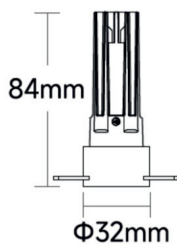

LESOR 30 TRIMLESS