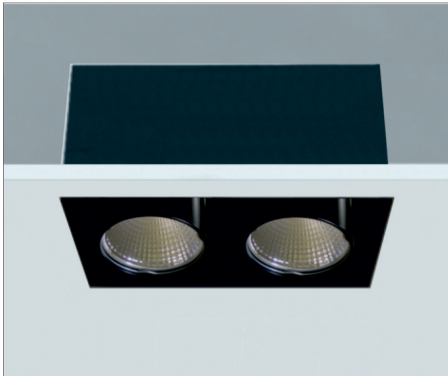

AC-420 "Marco Simple Block 128"

COLORES

RECESSED SYSTEMS

LUZ&COLOR 2000

BLOCK 128 Trimless

CÓDIGO

CÓDIGO	W	Lumen	K	CRI
LC-11031-DE-0-27	2x12	2x1700	2700	>90
LC-11031-DE-0-30	2x12	2x1800	3000	>90
LC-11031-DE-0-40	2x12	2x1900	4000	>90