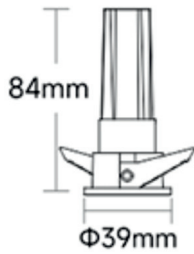

RECESSED SYSTEMS

LUZ&COLOR 2000

LESOR 30