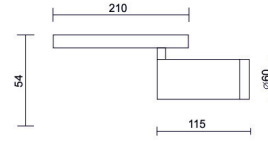

SUSPENDED LUMINARIES

LUZ&COLOR 2000

RM-3 / 48V

REF.	W	Lumen	K	CRI
LC-20488-PC-0-27	12	1100	2700	95
LC-20488-PC-0-30	12	1200	3000	95

HIGH CONTRAST 48V

REF.	W	Lumen	K	CRI	L(mm)
LC-11711-00-0-27	17	2500	2700	>90	280
LC-11711-00-0-30	17	2600	3000	>90	280

HIGH CONTRAST 48V

REF.	W	Lumen	K	CRI	L(mm)
LC-11712-00-0-27	4	500	2700	>90	140
LC-11712-00-0-30	4	600	3000	>90	140

TAPA CIEGA

REF.	W	Lumen	K	CRI	L(mm)
AC-573					1000

CUSTOMMADE