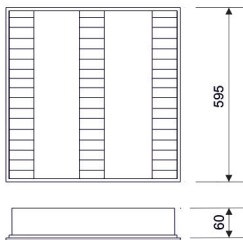

RECESSED SYSTEMS

LUZ&COLOR 2000

PANTALLA POLIVALENTE 37W