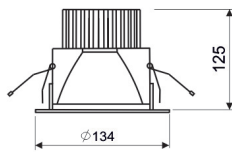

RECESSED SYSTEMS

LUZ&COLOR 2000

FORD 134