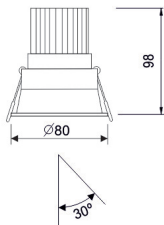

RECESSED SYSTEMS

LUZ&COLOR 2000

LESOR 80