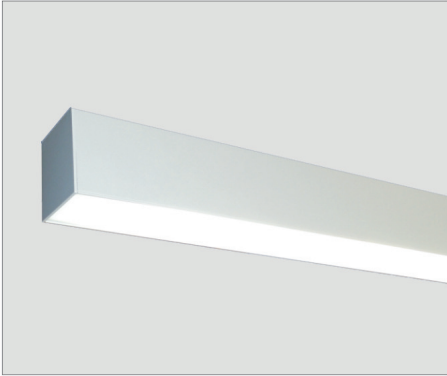

SUSPENDED LUMINARIES

LUZ&COLOR 2000

RUS