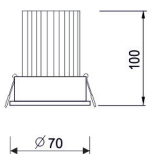

TAU-R (DIRECTO A RED)