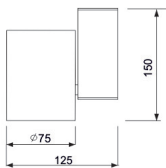

SPOTLIGHTS

LUZ&COLOR 2000

VITRA 90

CÓDIGO	W	Lumen	K	CRI	MONTAJE

LC-20305-PC-0-30	17	2300	3000	>90	
LC-20305-PC-0-40	17	2400	4000	>90	
LC-20305-PB-0-30	17	2300	3000	>90	
LC-20305-PB-0-40	17	2400	4000	>90	
LC-20310-PC-0-30	22	3000	3000	>90	
LC-20310-PC-0-40	22	3100	4000	>90	
LC-20310-PB-0-30	22	3000	3000	>90	
LC-20310-PB-0-40	22	3100	4000	>90	

SISTEMAS DE REGULACIÓN:

ACCESORIOS:

VITRA 75

CÓDIGO	W	Lumen	K	CRI	MONTAJE

LC-20311-PC-0-30	15	1900	3000	>90	
LC-20311-PC-0-40	15	2000	4000	>90	
LC-20311-PB-0-30	15	1900	3000	>90	
LC-20311-PB-0-40	15	2000	4000	>90	

SISTEMAS DE REGULACIÓN:

ACCESORIOS:

CUSTOMMADE