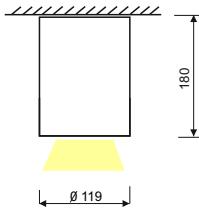

SURFACE LUMINARIES

LUZ&COLOR 2000

COVER 120