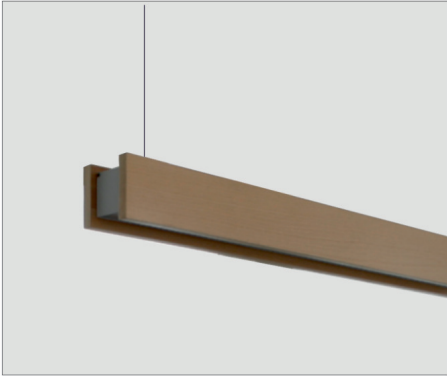

SUSPENDED LUMINARIES

LUZ&COLOR 2000

WOODEN RUS