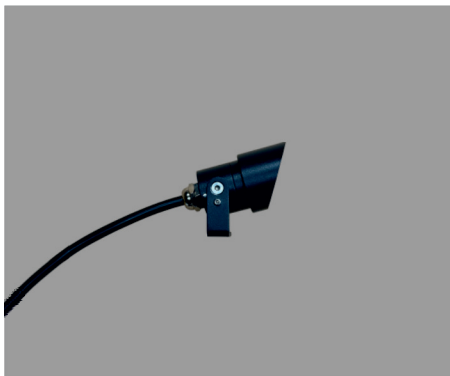

CUSTOMMADE

OUTDOOR LUMINARIES

LUZ&COLOR 2000

LINELIGHT

CÓDIGO	W	Lumen	K	CRI
LC-70027-SD-0-27	3	190	2700	>90
LC-70027-SD-0-30	3	220	3000	>90

CUSTOMMADE

OUTDOOR LUMINARIES

SmartLed