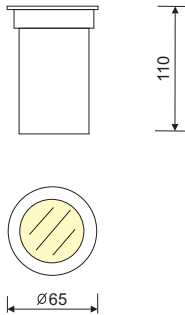

MINISPOT-35 BASE

OUTDOOR LUMINARIES

LUZ&COLOR 2000

MINISPOT-35 SUELO