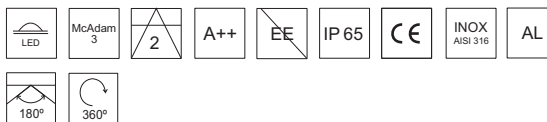

CÓDIGO	W	Lumen	K	CRI	°
LC-70031-SD-0-30	2	180	3000	>90	45
LC-70031-SD-0-27	2	200	2700	>90	45

COLORES
02

SISTEMAS DE REGULACIÓN:

ACCESORIOS:

REF.AC-1020
SNOOT

REF. AC-1019
PINCHO JARDIN