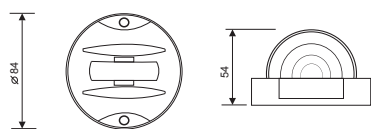

CUSTOMMADE

OUTDOOR LUMINARIES

LUZ&COLOR 2000

LINELIGHT

CÓDIGO	W	Lumen	K	CRI
LC-70027-SD-0-27	3	190	2700	>90
LC-70027-SD-0-30	3	220	3000	>90

CUSTOMMADE

OUTDOOR LUMINARIES

SmartLed