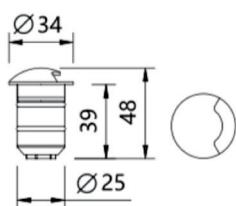

OUTDOOR LUMINARIES

LUZ&COLOR 2000