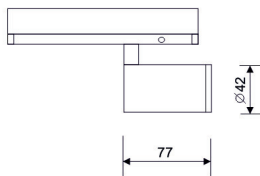

SPOTLIGHTS

LUZ&COLOR 2000

Rm2 INTRACK