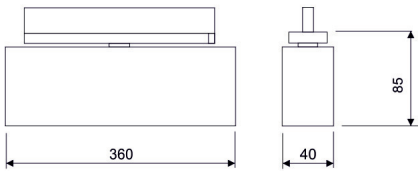

SPOTLIGHTS

LUZ&COLOR 2000

WALLIGHT INTRACK